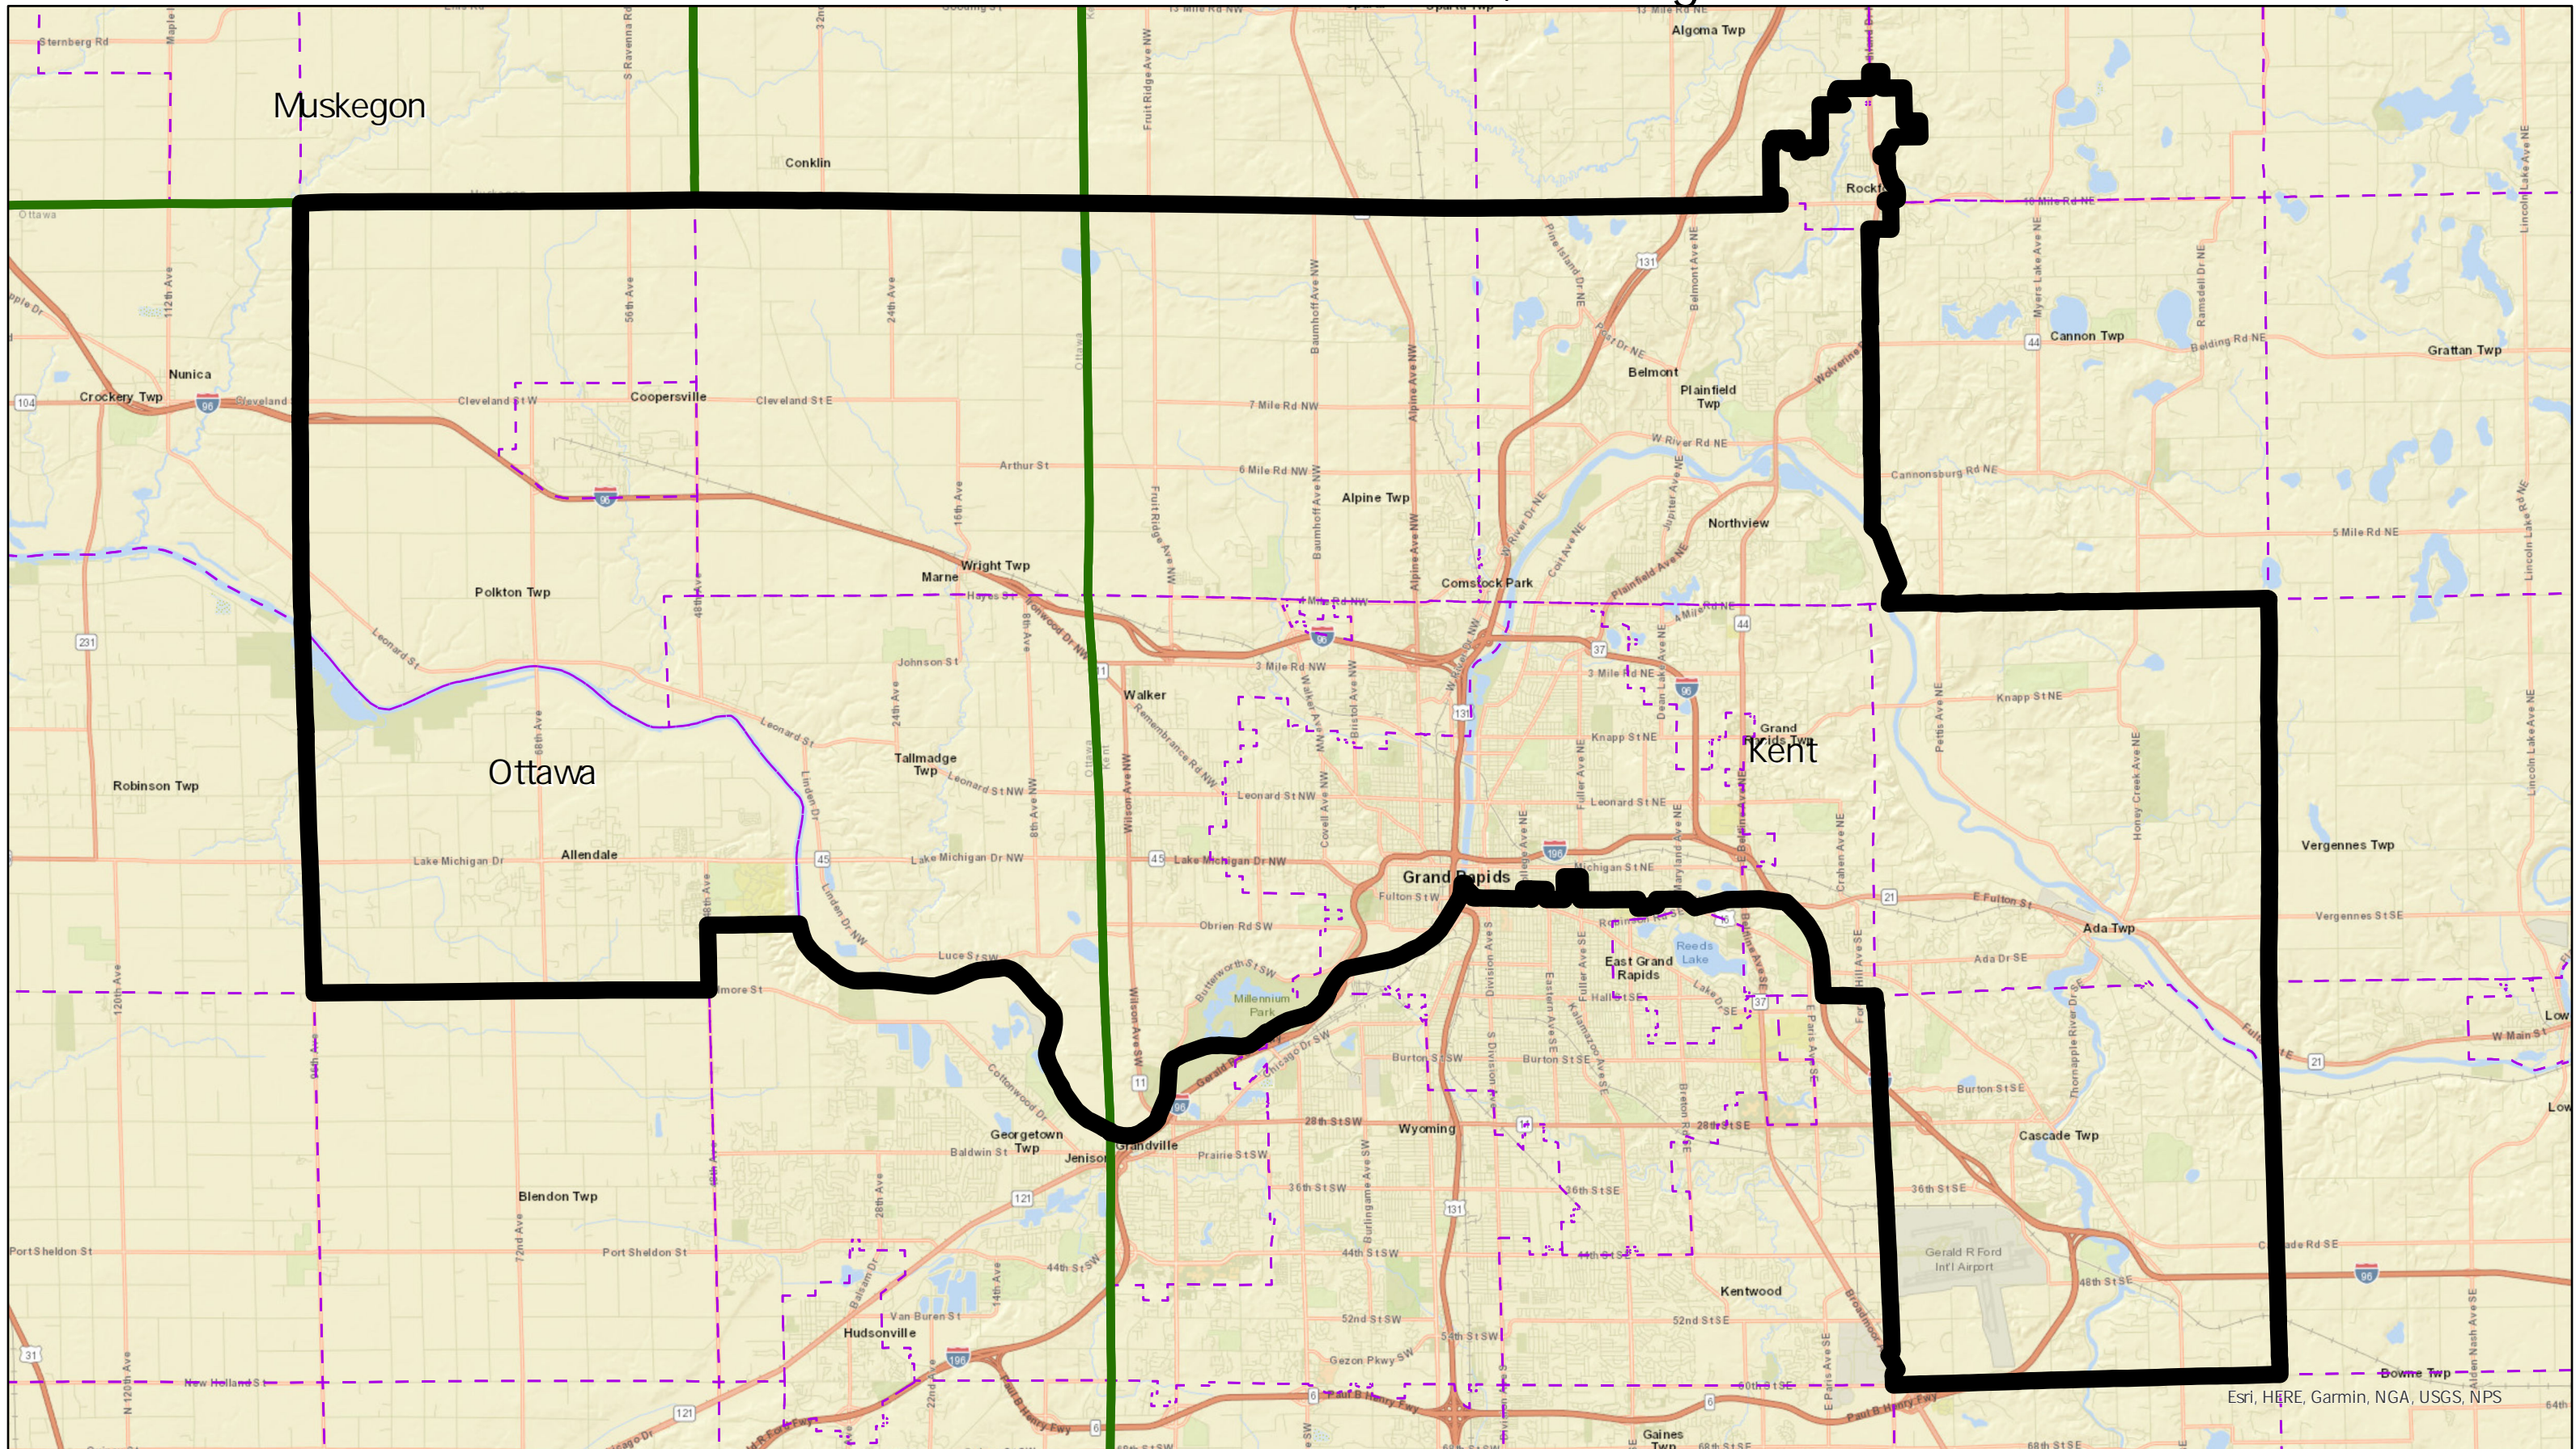

Linden Senate District 30, Michigan

Election Data Services

 Linden Senate Districts  Counties  Townships

Esri, HERE, Garmin, NGA, USGS, NPS