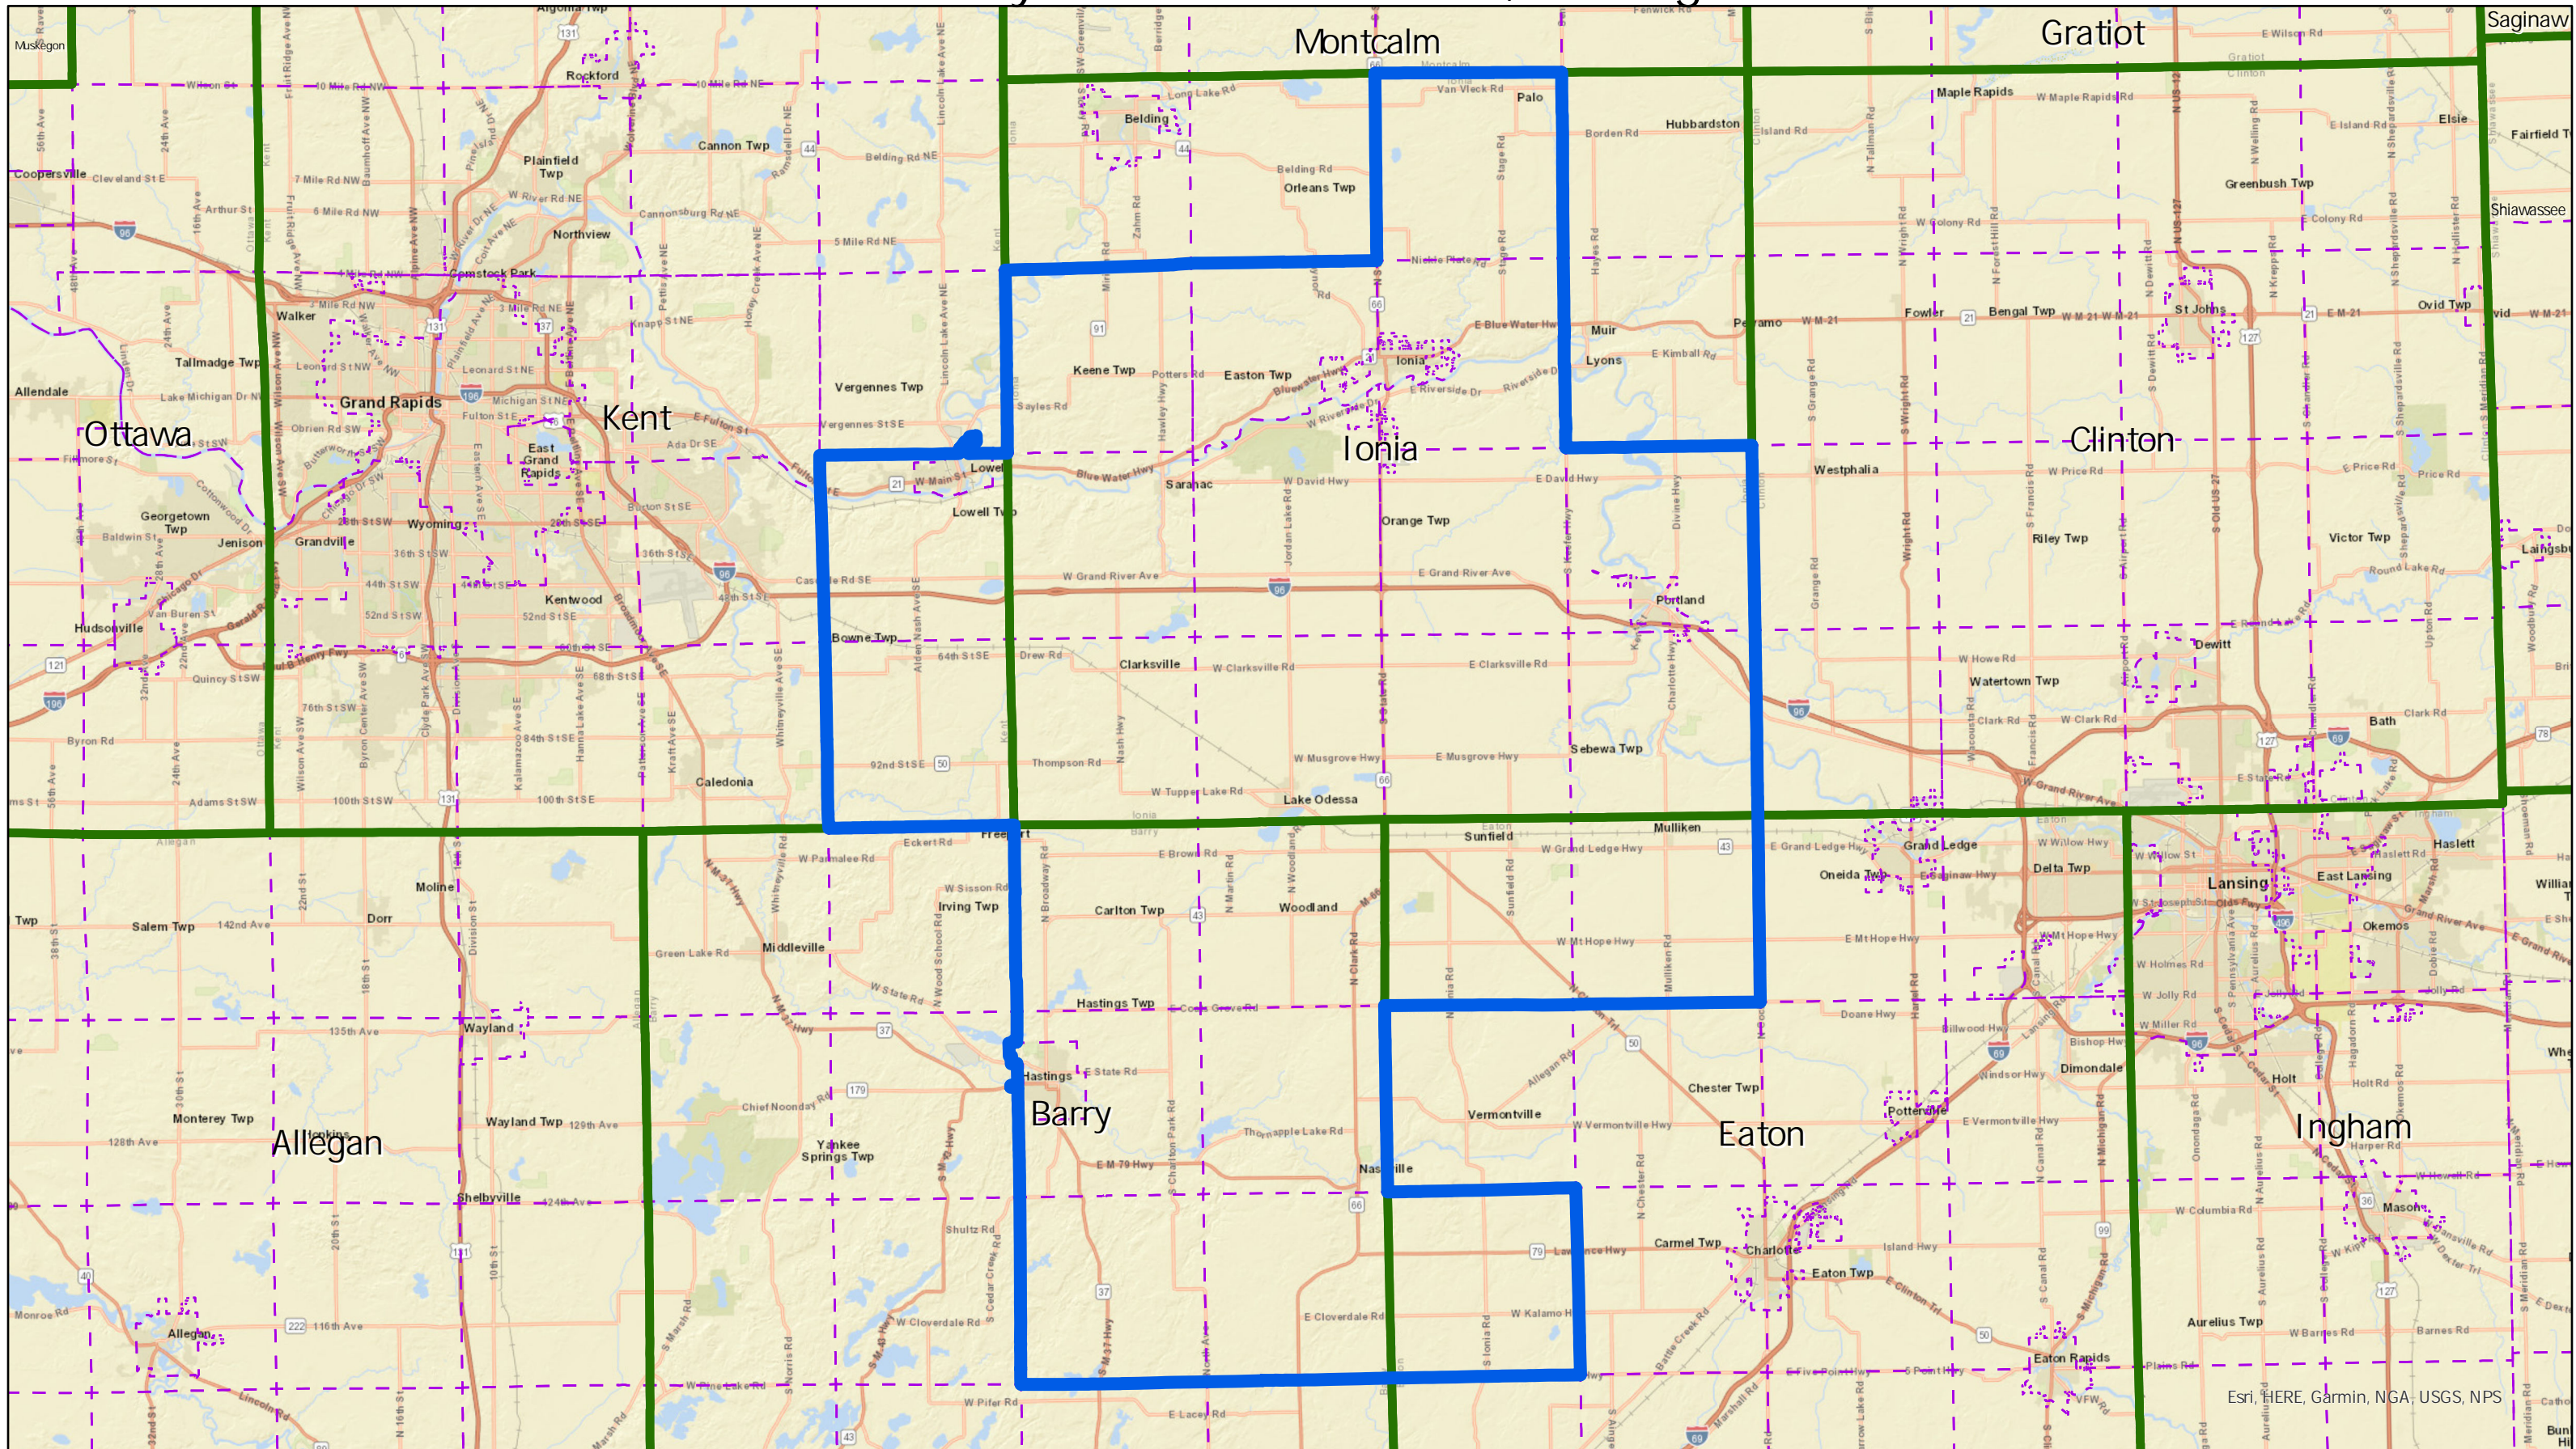

# Hickory House District 78, Michigan

Counties
  Townships
  Hickory State House Districts

Esri, HERE, Garmin, NGA, USGS, NPS