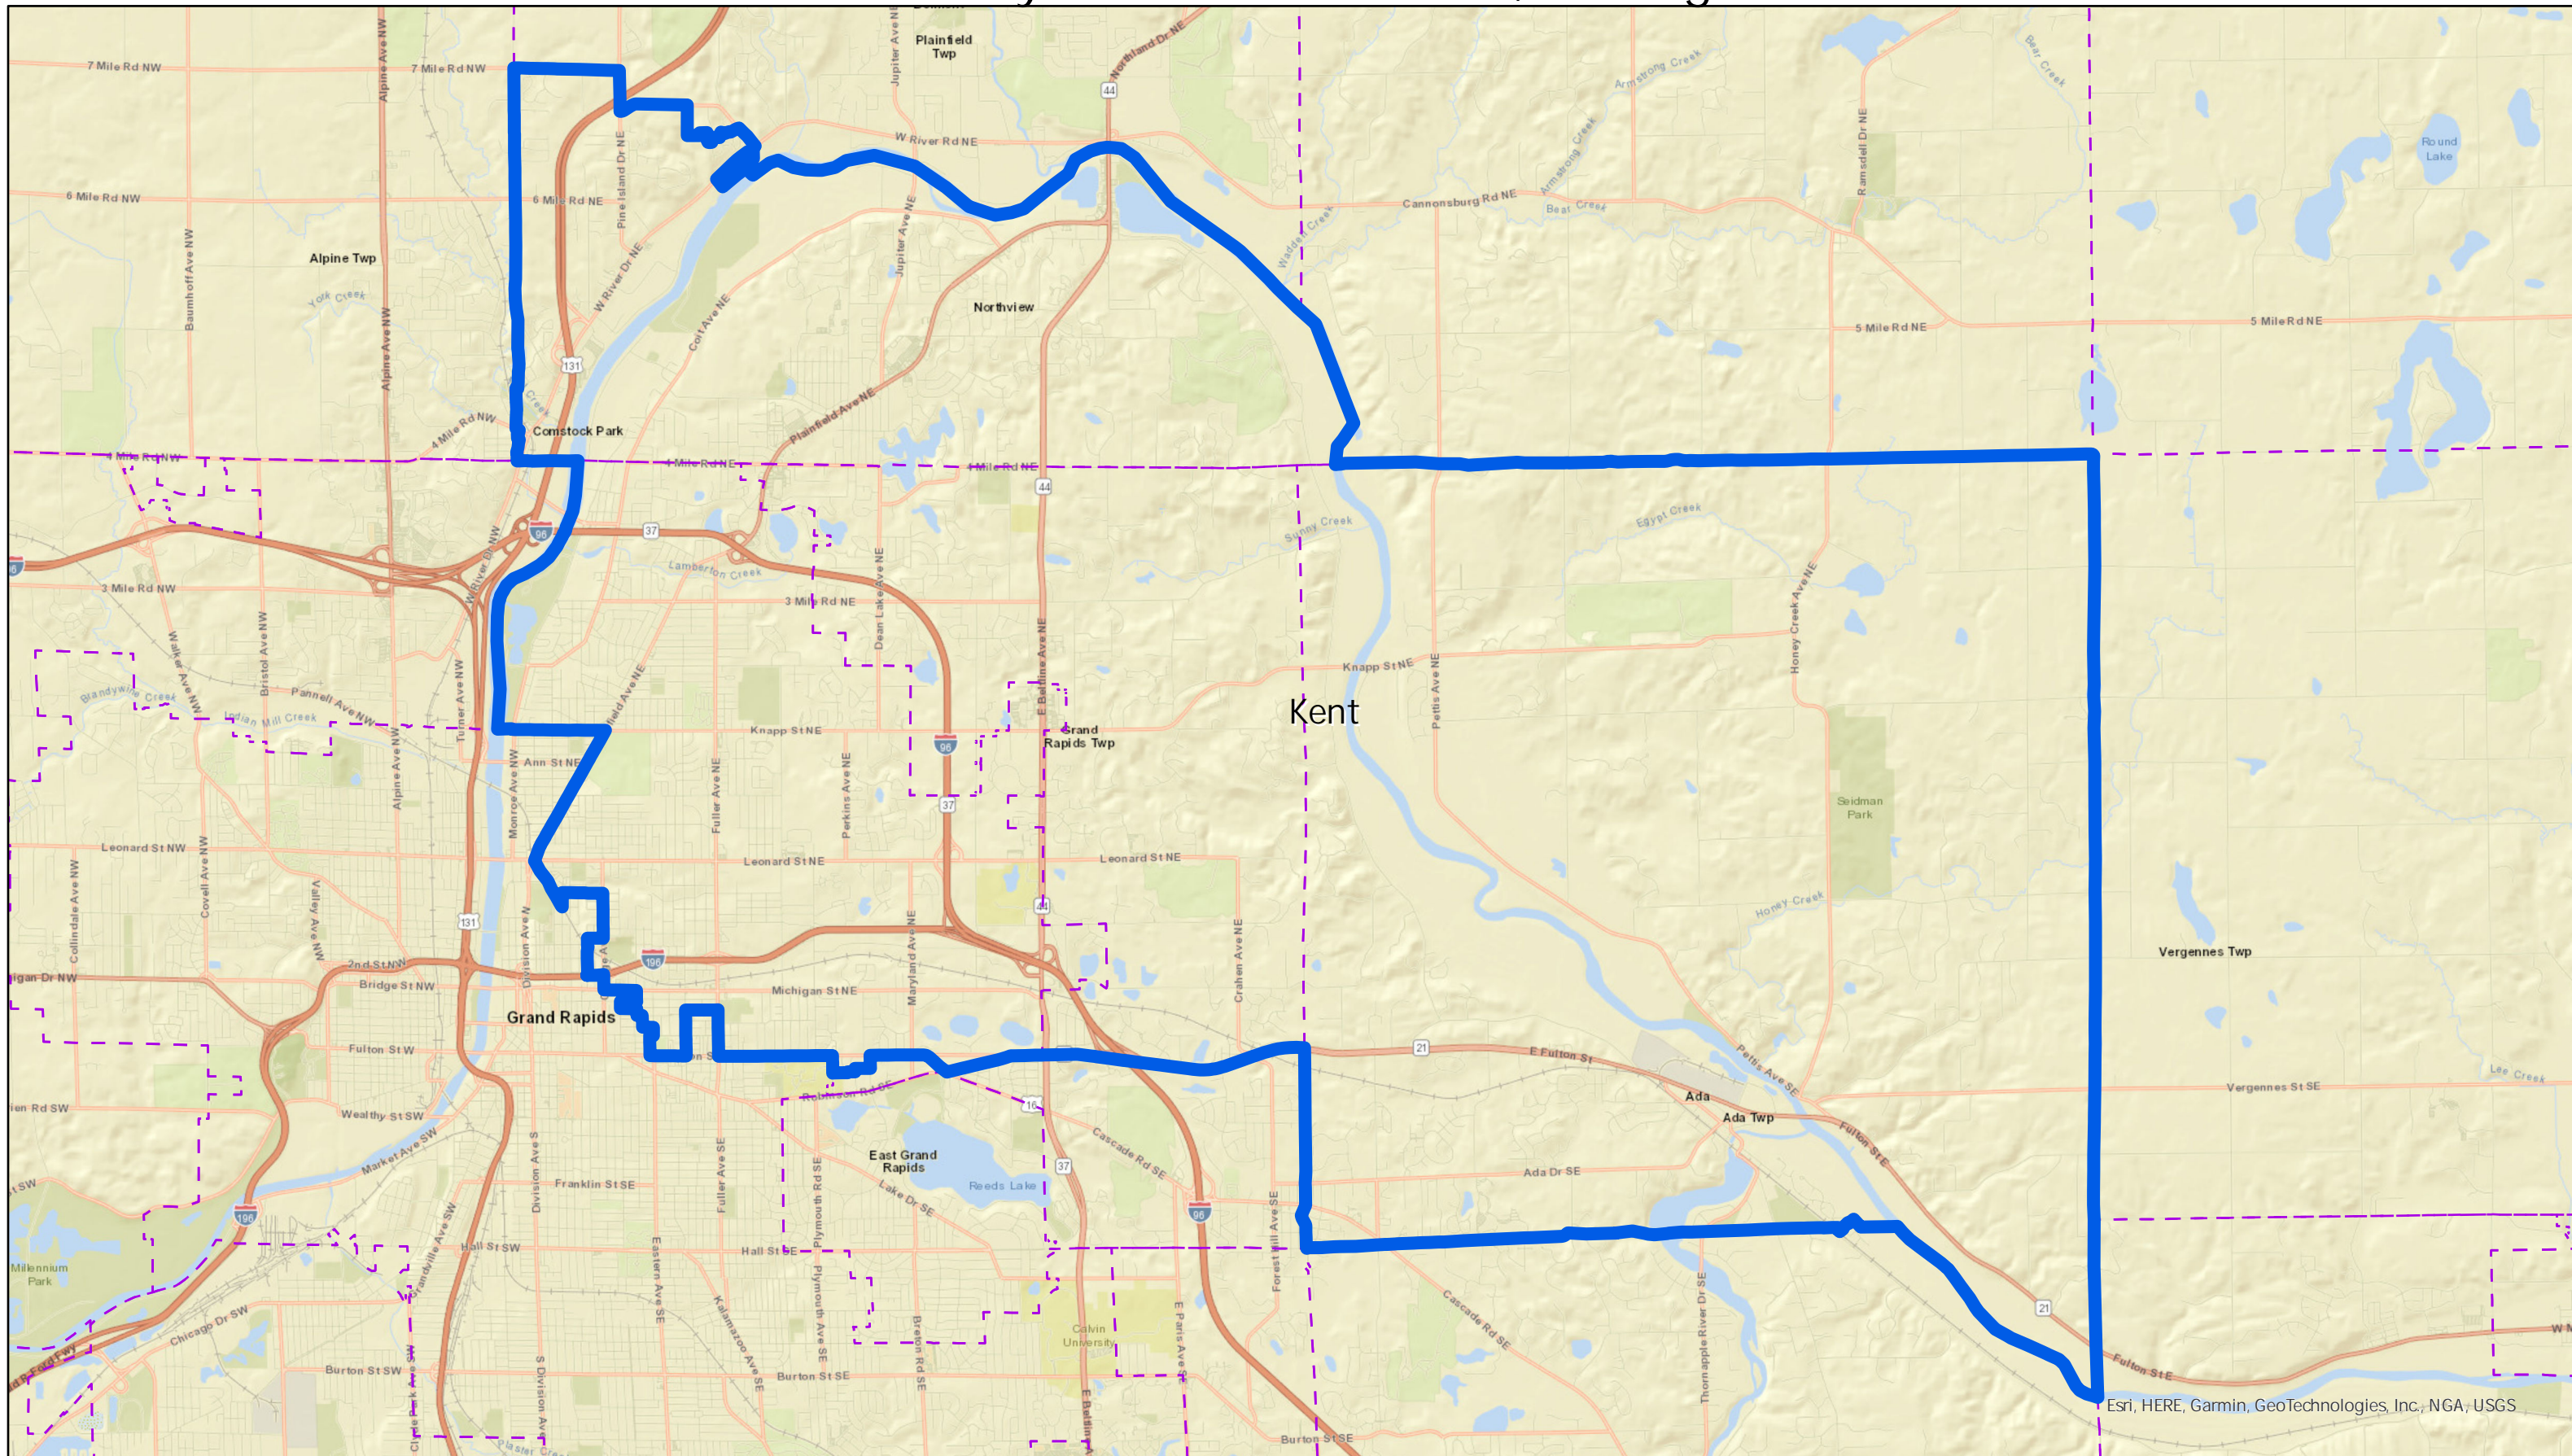

Hickory House District 81, Michigan

Election Data Services

Counties Townships Hickory State House Districts

0 0.75 1.5 3 Miles

Esri, HERE, Garmin, GeoTechnologies, Inc., NGA, USGS