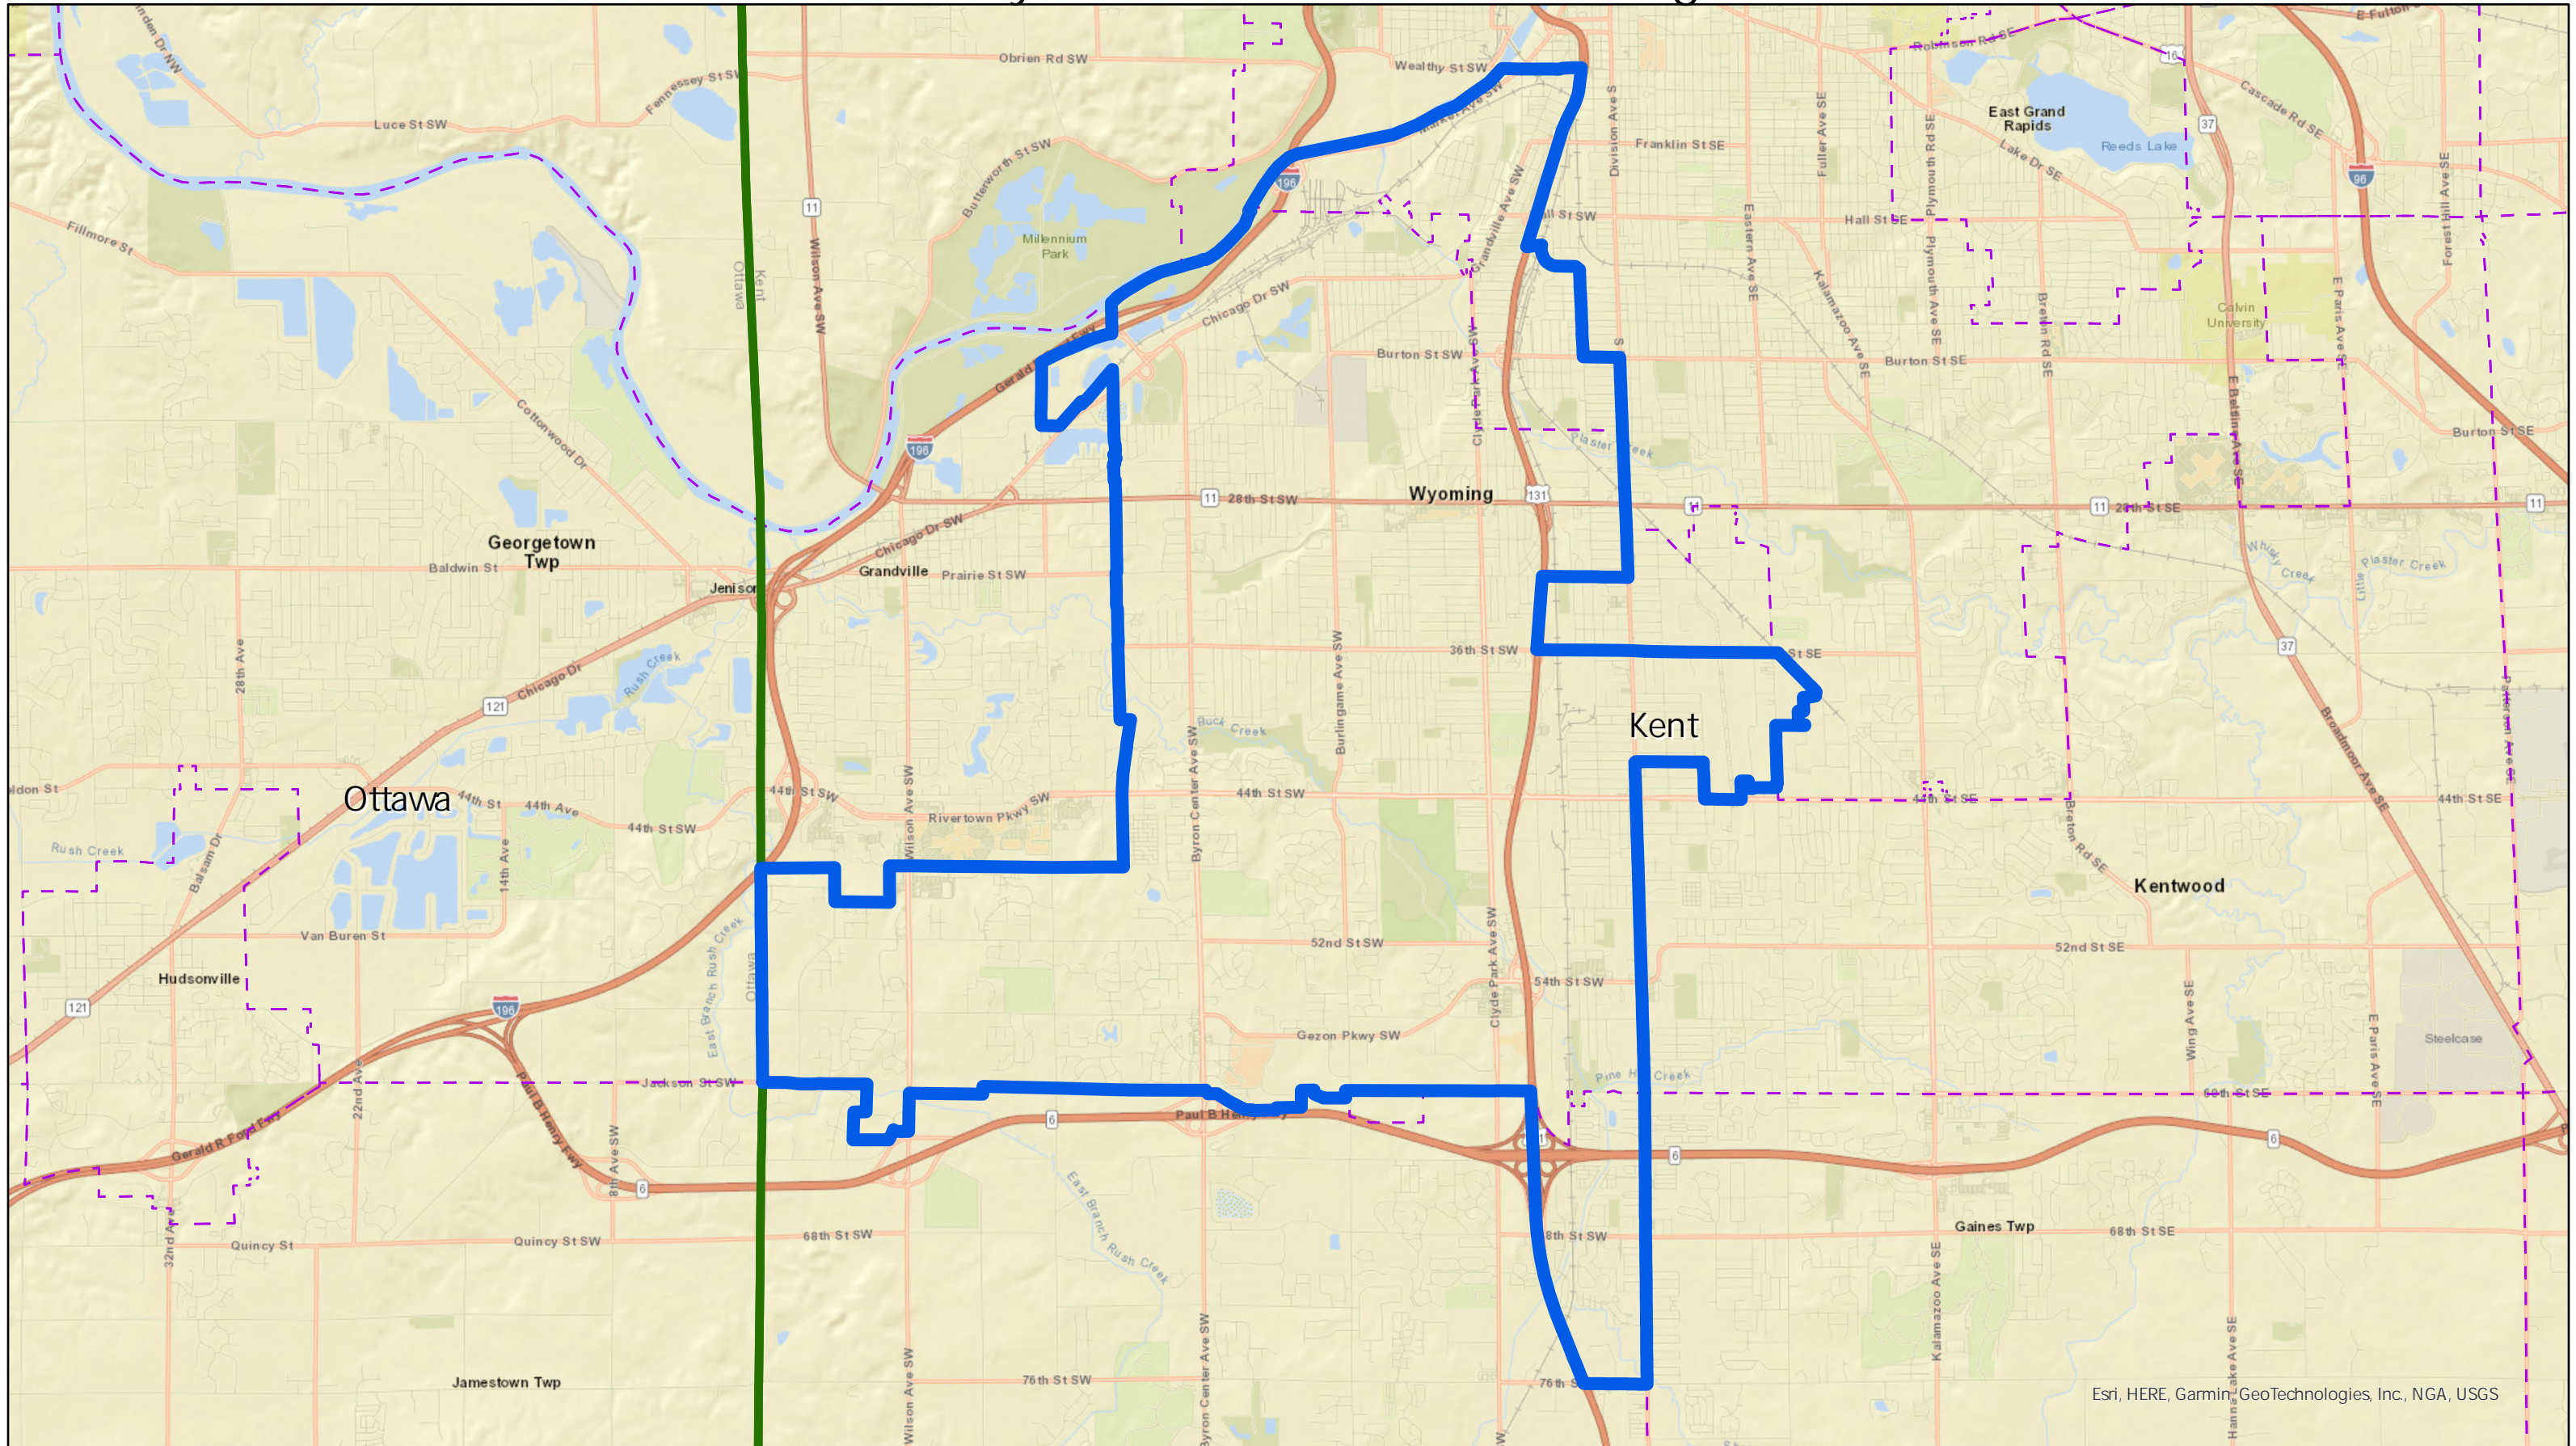

Hickory House District 83, Michigan

Esri, HERE, Garmin, GeoTechnologies, Inc., NGA, USGS

Election Data Services

Legend: Counties Townships Hickory State House Districts